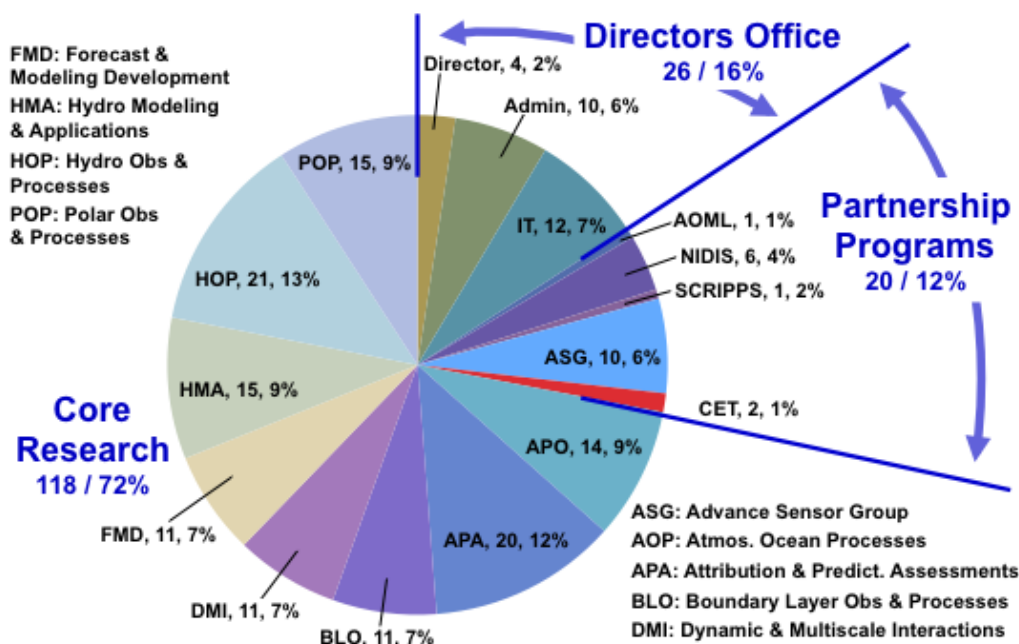

FY15 PSD Staff Distribution (Total=164)