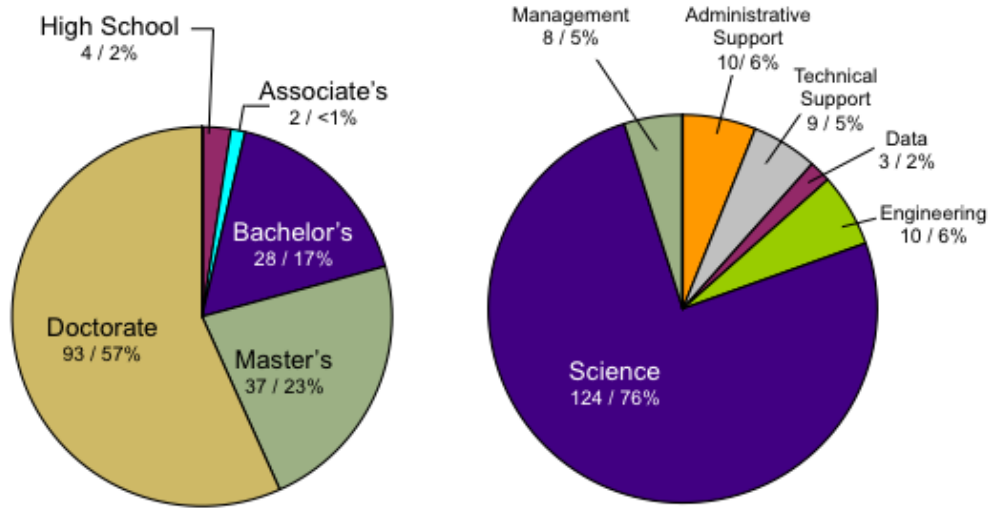

PSD Staffing by Fiscal Year

*Guest Workers: Scientists Emeriti (3), Guest Scientists (25), Post-docs (6), Externally Supported Staff (2)

FY15 PSD Staff Distribution (Total=164)

FY15 PSD Staff Degree Distribution and Functions (Total=164)