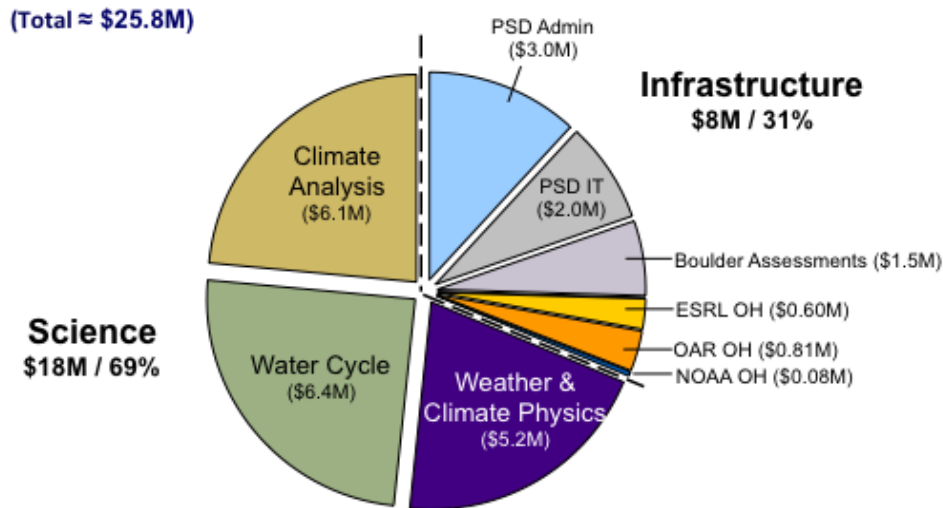

FY15 PSD Staff Diversity (Total=164)

FY15 PSD Staff Age Distribution (Total=164)

PSD Budget

PSD Income by Fiscal Year

PSD FY14 Expenditures by Function

PSD FY14 Expenditures by Category