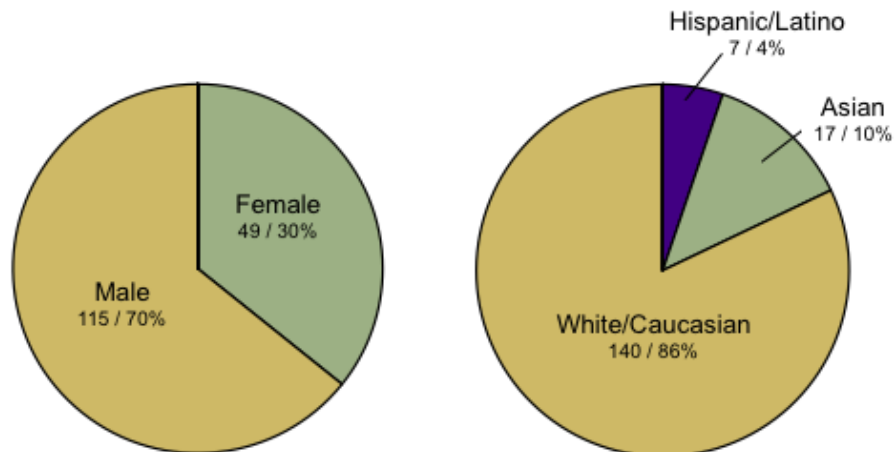

FY15 PSD Staff Diversity (Total=164)