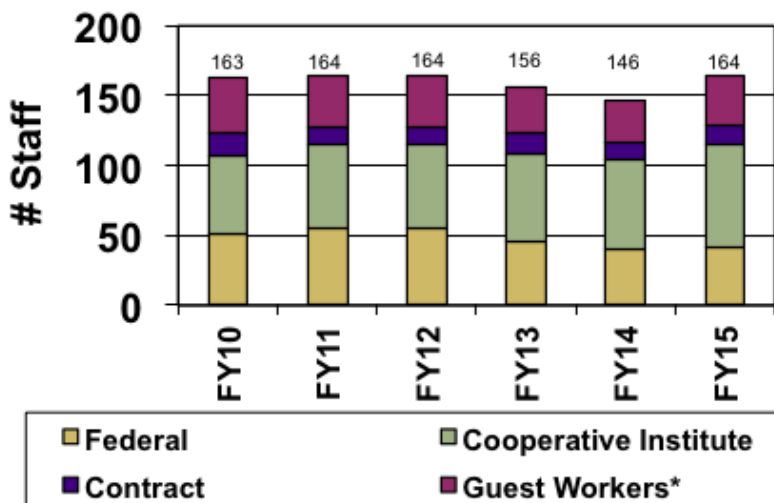

PSD Staffing by Fiscal Year