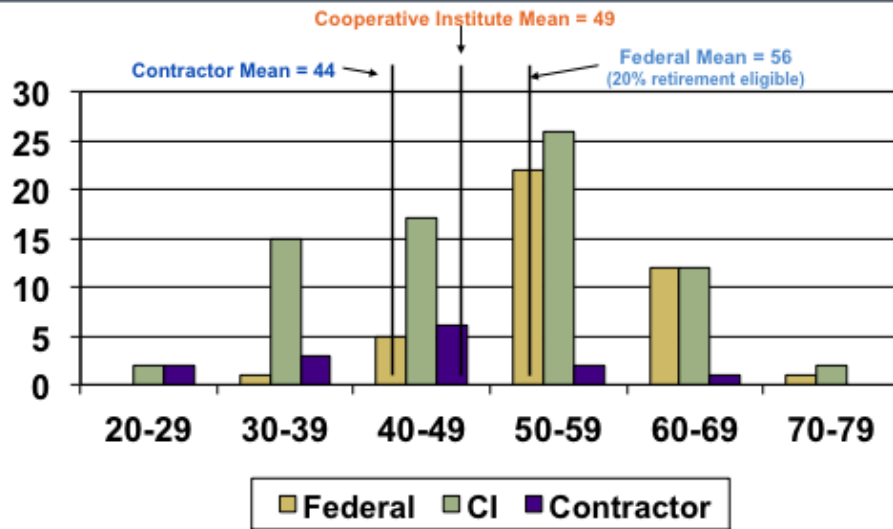

FY15 PSD Staff Age Distribution (Total=164)